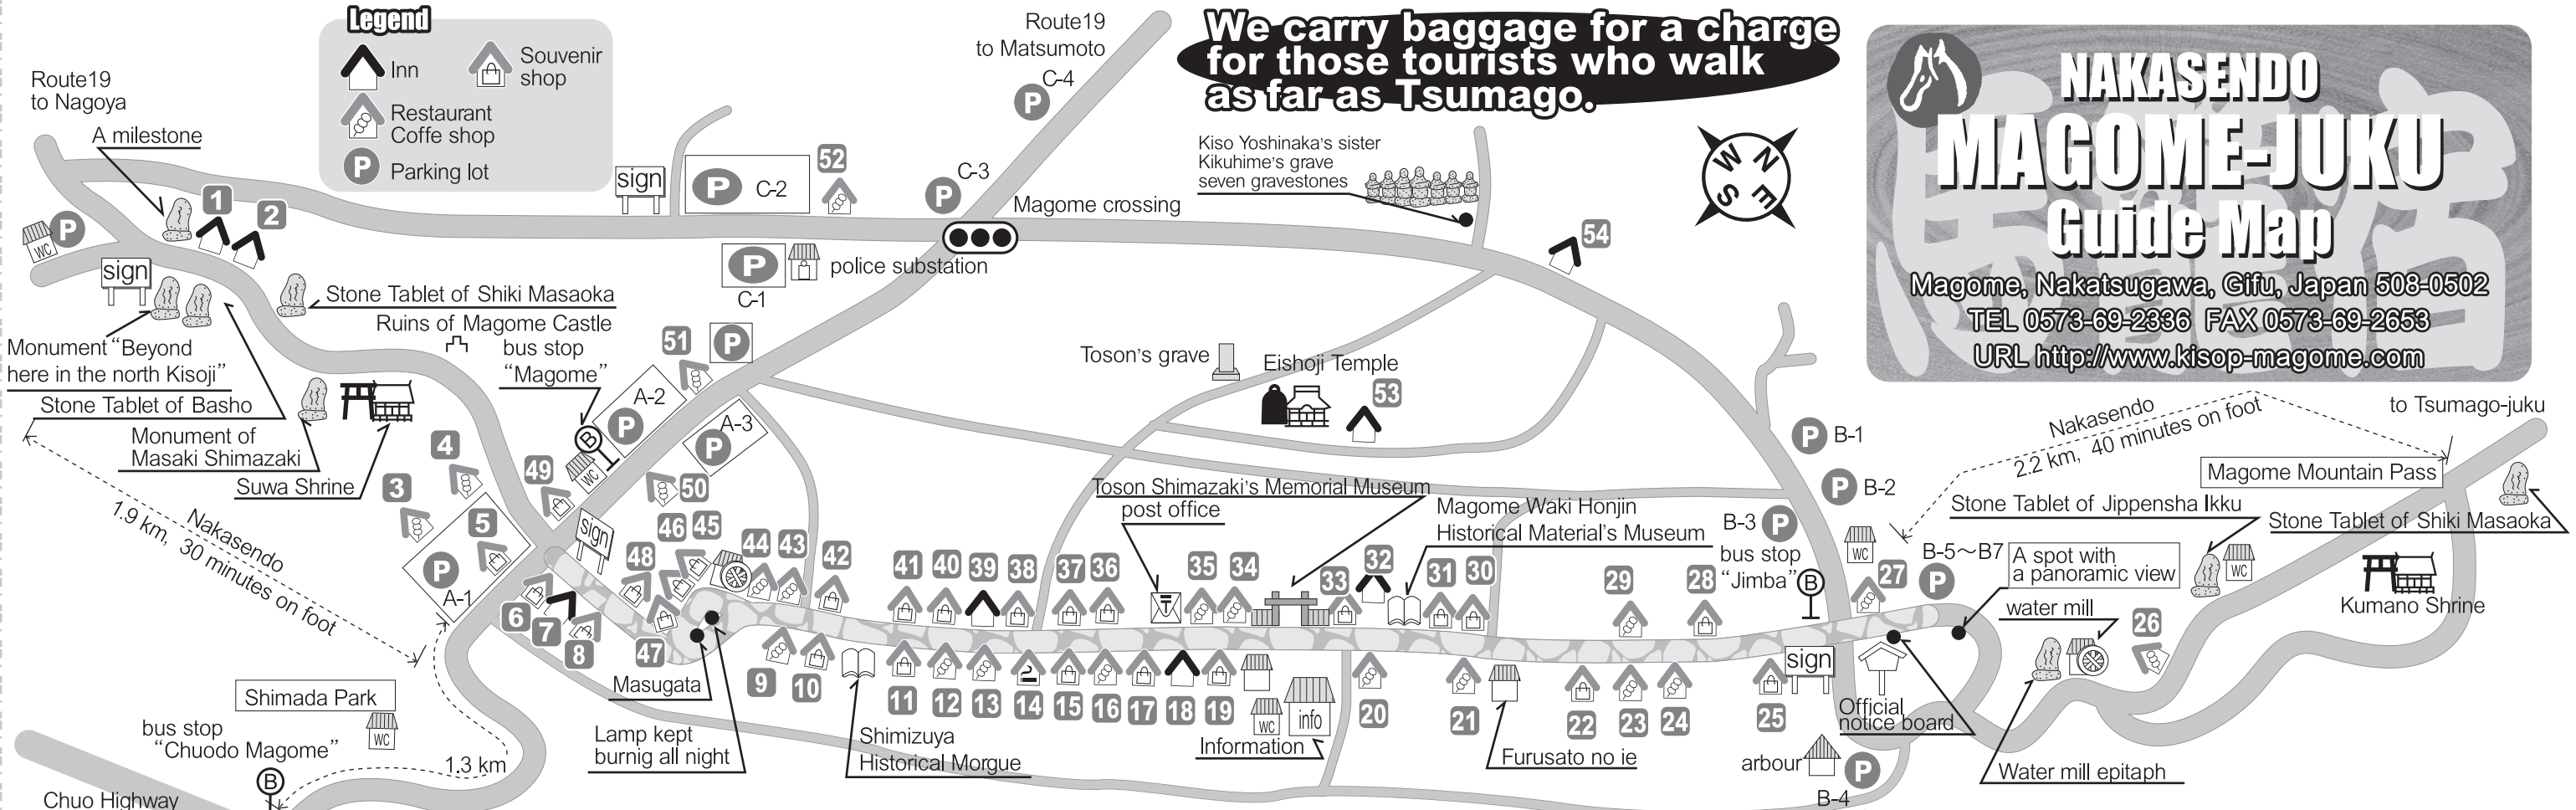

Legend

- Inn
- Souvenir shop
- Restaurant
- Coffe shop
- Parking lot

We carry baggage for a charge for those tourists who walk as far as Tsumago.

Kiso Yoshinaka's sister Kikuhime's grave seven gravestones

NAKASENDO
MAGOME-JUKU
Guide Map
Magome, Nakatsugawa, Gifu, Japan 508-0502
TEL 0573-69-2336 FAX 0573-69-2653
URL <http://www.kisop-magome.com>

Souvenir shop • Restaurant • Inn

1 新茶屋 Shinchaya Inn 69-2619	13 かなめや Kanameya Restaurant and souvenir shop 69-2100	25 上扇屋 Kamiogiya Souvenir shop 69-2007	37 やをや Yaoya Souvenir shop 69-2733	49 馬籠館 籠 Magomekan Kago Souvenir and coffe shop 69-2211
2 梅の家 Umenoya Inn with tennis court 69-2132	14 三浦屋 Miuraya Restaurant and tobacconist's 69-2005	26 樹梨 Juri Restaurant and souvenir shop 69-2664	38 下扇屋 Shimoogiya Souvenir shop 69-2106	50 坂扇屋 Sakaogiya Restaurant 69-2400
3 萩乃屋 Haginoya Restaurant 69-2738	15 いずはら Izuhara Souvenir shop 69-2605	27 恵盛庵 Keiseian Restaurant and noodless shop 69-2311	39 但馬屋 Tajimaya Inn 69-2048	51 扇 Ogi Coffe shop and restaurant 69-2016
4 まごめや Magomeya Restaurant 69-1111	16 嶋屋 Shimaya Confectioner 69-2433	28 杉の屋 Suginoya Restaurant 69-2173	40 和合 Wago Confectioner 69-2543	52 ぼんでん Bonden Coffe shop 69-2646
5 馬籠館 Magomekan Souvenir shop 69-2211	17 うさぎや Usagiya Souvenir shop 69-2602	29 中井筒屋 Nakaizutsuya Restaurant 69-2718	41 新清水屋 Shinshimizuya Souvenir shop 69-2025	53 永昌寺 Eishoji Inn 69-2051
6 花屋 Hanaya Souvenir shop 69-2335	18 馬籠茶屋 Magomechaya Inn 69-2038	30 若松屋 Wakamatsuya Souvenir shop 69-2509	42 田中屋 Tanakaya Souvenir shop 69-2148	54 いろりばた Iroribata Inn 69-2026
7 白木屋 Shirokiya Inn and restaurant 69-2035	19 山城屋 Yamashiroya Souvenir shop 69-2107	31 末木 Sueki Confectioner 69-2409	43 坂の蔵 Sakanokura Souvenir and coffee shop 69-2148	
8 小松屋 Komatsuya Souvenir shop 69-2524	20 丸治屋 Marujiya Restaurant and souvenir shop 69-2147	32 岩茸 Iwatake Inn and restaurant 69-2201	44 坂の家 Sakanoie Restaurant 69-2148	
9 土蔵 Dozo Coffe shop 69-2008	21 近江屋 Omiya Restaurant 69-2412	33 大黒屋 Daikokuya Restaurant and souvenir shop 69-2504	45 くしや Kushiya Confectioner 69-2753	清水屋資料館 Shimizuya Historical Morgue 69-2558
10 志をや Shioya Souvenir shop 69-2008	22 丸北野屋 Marukitanoya Souvenir shop 69-2408	34 四方木屋 Yomogiya Souvenir and coffee shop 69-2006	46 鈴見屋 Suzumiya Souvenir shop 69-2601	馬籠臨陣史料館 Magome Waki Honjin Museum 69-2108
11 清水屋 Shimizuya Souvenir and coffe shop 69-2737	23 かつべ Kappe Souvenir and coffee shop 69-2604	35 馬籠茶屋 Magomechaya Restaurant 69-2038	47 坂若松屋 Sakawakamatsuya Souvenir shop 69-2617	藤村記念館 Toson's Memorial Museum 69-2047
12 まずや Masuya Restaurant 69-2133	24 穰 Minoru Coffe shop 69-2537	36 つたや Tsutaya Souvenir shop 69-2407	48 ひむろ Himuro Confectioner 69-2603	

TEL 0573

WELCOME TO KISO-JI!!!