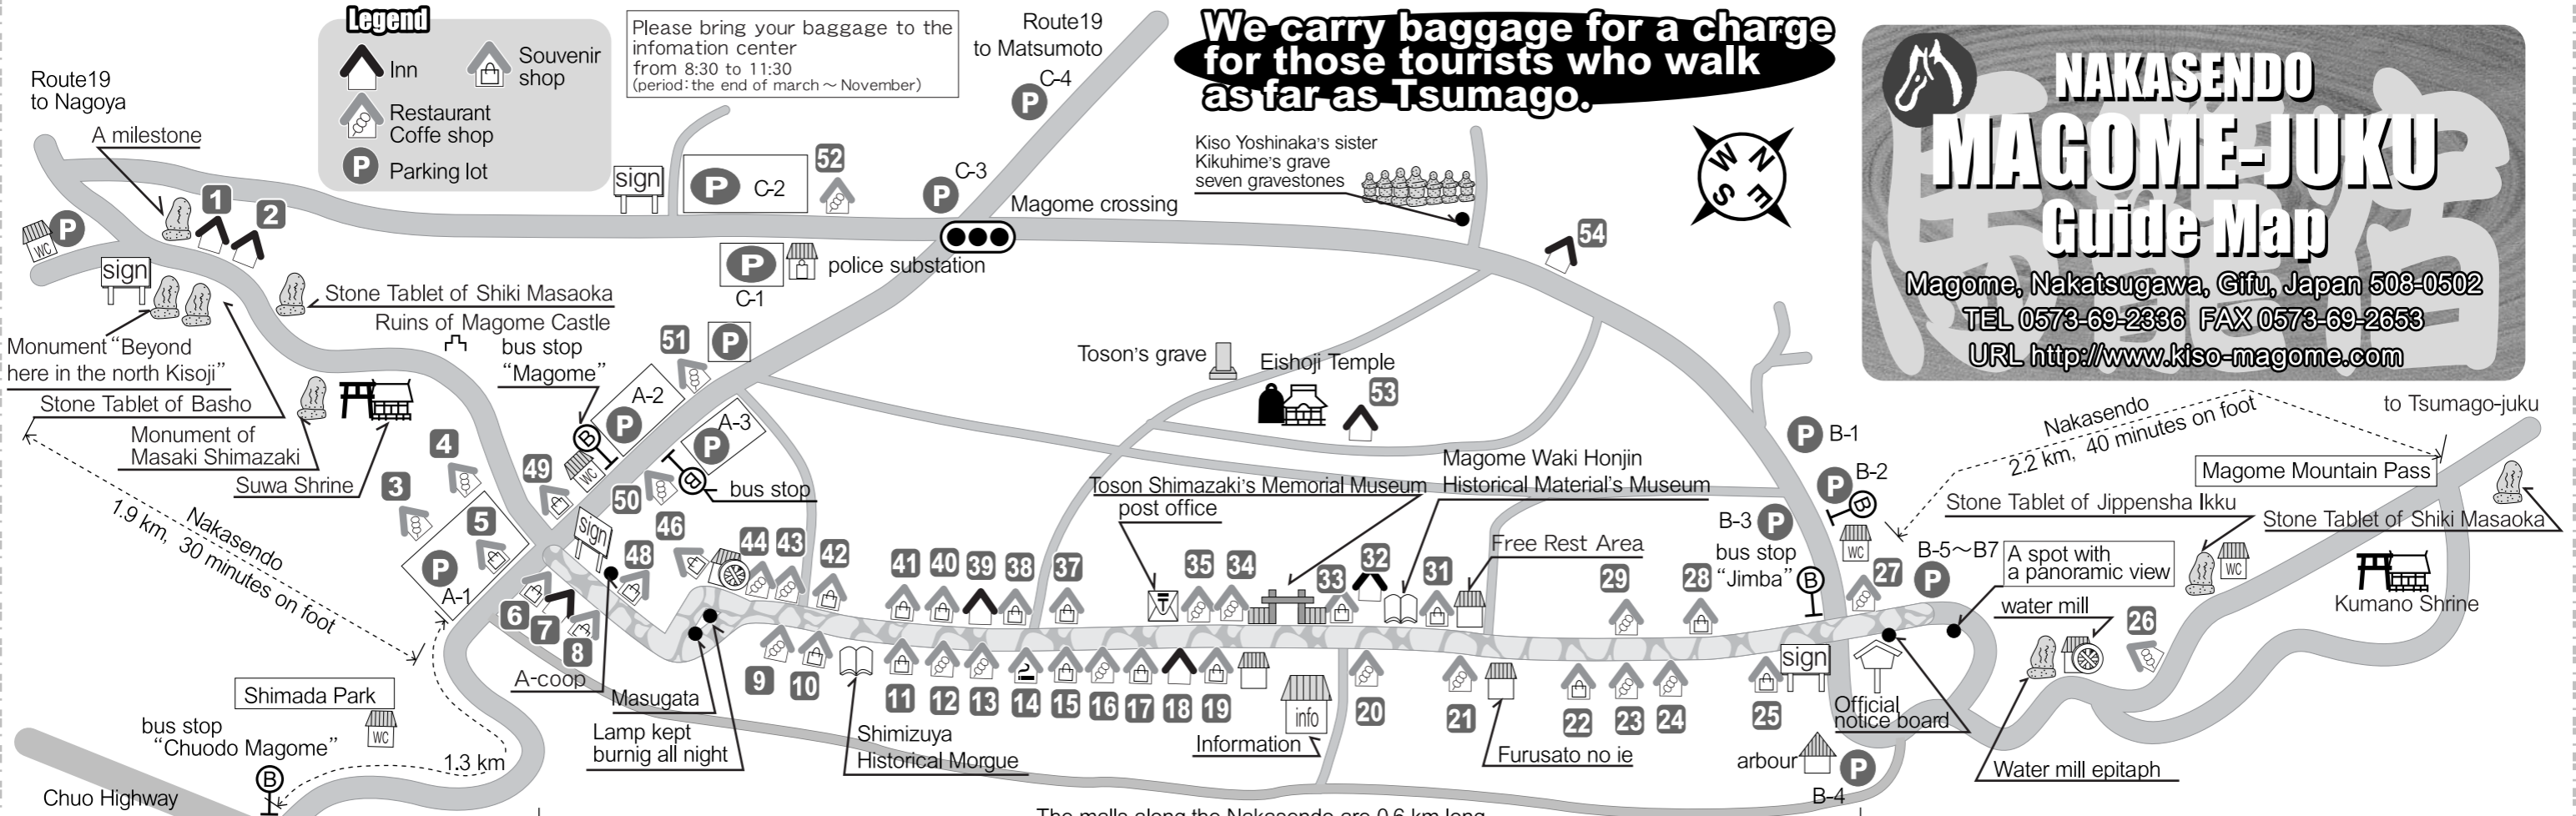

Legend

- Inn
- Souvenir shop
- Restaurant
  Coffe shop
- Parking lot

Please bring your baggage to the information center from 8:30 to 11:30 (period: the end of march ~ November)

We carry baggage for a charge for those tourists who walk as far as Tsumago.

NAKASENDO
MAGOME-JUKU
Guide Map

Magome, Nakatsugawa, Gifu, Japan 503-0502
TEL 0573-69-2336 FAX 0573-69-2653
URL <http://www.kiso-magome.com>

Souvenir shop - Restaurant - Inn

1 新茶屋 Shinchaya Inn 69-2619	13 かなめや Kanameya Restaurant and souvenir shop 69-2100	25 上扇屋 Kamiogiya Souvenir shop 69-2007	39 但馬屋 Tajimaya Inn 69-2048	53 永昌寺 Eishoji Inn 69-2051
2 梅の家 Umenoya Inn with tennis court 69-2132	14 三浦屋 Miuraya Tobacconist's 69-2005	26 樹梨 Juri Restaurant and coffe shop 69-2664	40 川上屋 Kawakamiya Confectioner 69-2543	54 いろりばた Iroribata Inn 69-2026
3 萩乃屋 Haginoya Restaurant 69-2738	15 いずはら Izuhara Souvenir shop 69-2605	27 恵盛庵 Keiseian Buckwheat noodles shop 69-2311	41 新清水屋 Shinshimizuya Souvenir shop 69-2025	
4 まごめや Magomeya Restaurant 69-1111	16 嶋屋 Shimaya Confectioner 69-2433	28 杉の屋 Suginoya Articles of folk craft shop 69-2173	42 田中屋 Tanakaya Souvenir shop 69-2148	
5 馬籠館 Magomekan Souvenir shop 69-2211	17 うさぎや Usagiya Souvenir shop 69-2602	29 中井筒屋 Nakaizutsuya Restaurant 69-2718	43 坂の蔵 Sakanokura Souvenir and coffe shop 69-2148	
6 花屋 Hanaya Souvenir shop 69-2335	18 馬籠茶屋 Magomechaya Inn 69-2038	30 末木 Sueki Confectioner 69-2409	44 坂の家 Sakanoie Restaurant 69-2148	
7 白木屋 Shirokiya Inn and restaurant 69-2035	19 山城屋 Yamashiroya Souvenir shop 69-2107	31 岩茸 Iwatake Inn and restaurant 69-2201	46 鈴見屋 Suzumiya Souvenir shop 69-2601	清水屋資料館 Shimizuya Historical Morgue 69-2558
8 小松屋 Komatsuya Souvenir shop 69-2524	20 丸治屋 Marujiya Restaurant and souvenir shop 69-2147	32 大黒屋 Daikokuya Restaurant and souvenir shop 69-2504	48 ひむろ Himuro Confectioner 69-2603	馬籠臨本陣史料館 Magome Waki Honjin Museum 69-2108
9 土蔵 Dozo Coffe shop 69-2008	21 近江屋 Omiya Restaurant and souvenir shop 69-2412	33 四方木屋 Yomogiya Restaurant and souvenir shop 69-2006	49 馬籠館 籠 Magomekan Kago Souvenir and coffe shop 69-2211	藤村記念館 Toson's Memorial Museum 69-2047
10 志をや Shiyoa Souvenir shop 69-2008	22 丸北野屋 Marukitanoya Souvenir shop 69-2408	34 馬籠茶屋 Magomechaya Restaurant 69-2038	50 坂扇屋 Sakaogiya Restaurant 69-2400	
11 清水屋 Shimizuya Souvenir and coffe shop 69-2737	23 かつぺ Kappé Souvenir and coffe shop 69-2604	37 やをや Yaoya Souvenir shop 69-2733	51 扇 Ogi Coffe shop and restaurant 69-2016	
12 ますや Masuya Restaurant 69-2133	24 穰 Minoru Coffe shop 69-2537	38 下扇屋 Shimoogiya Souvenir shop 69-2106	52 ほんでん Bonden Coffe shop 69-2646	

WELCOME TO KISO-JI!!!

TEL 0573